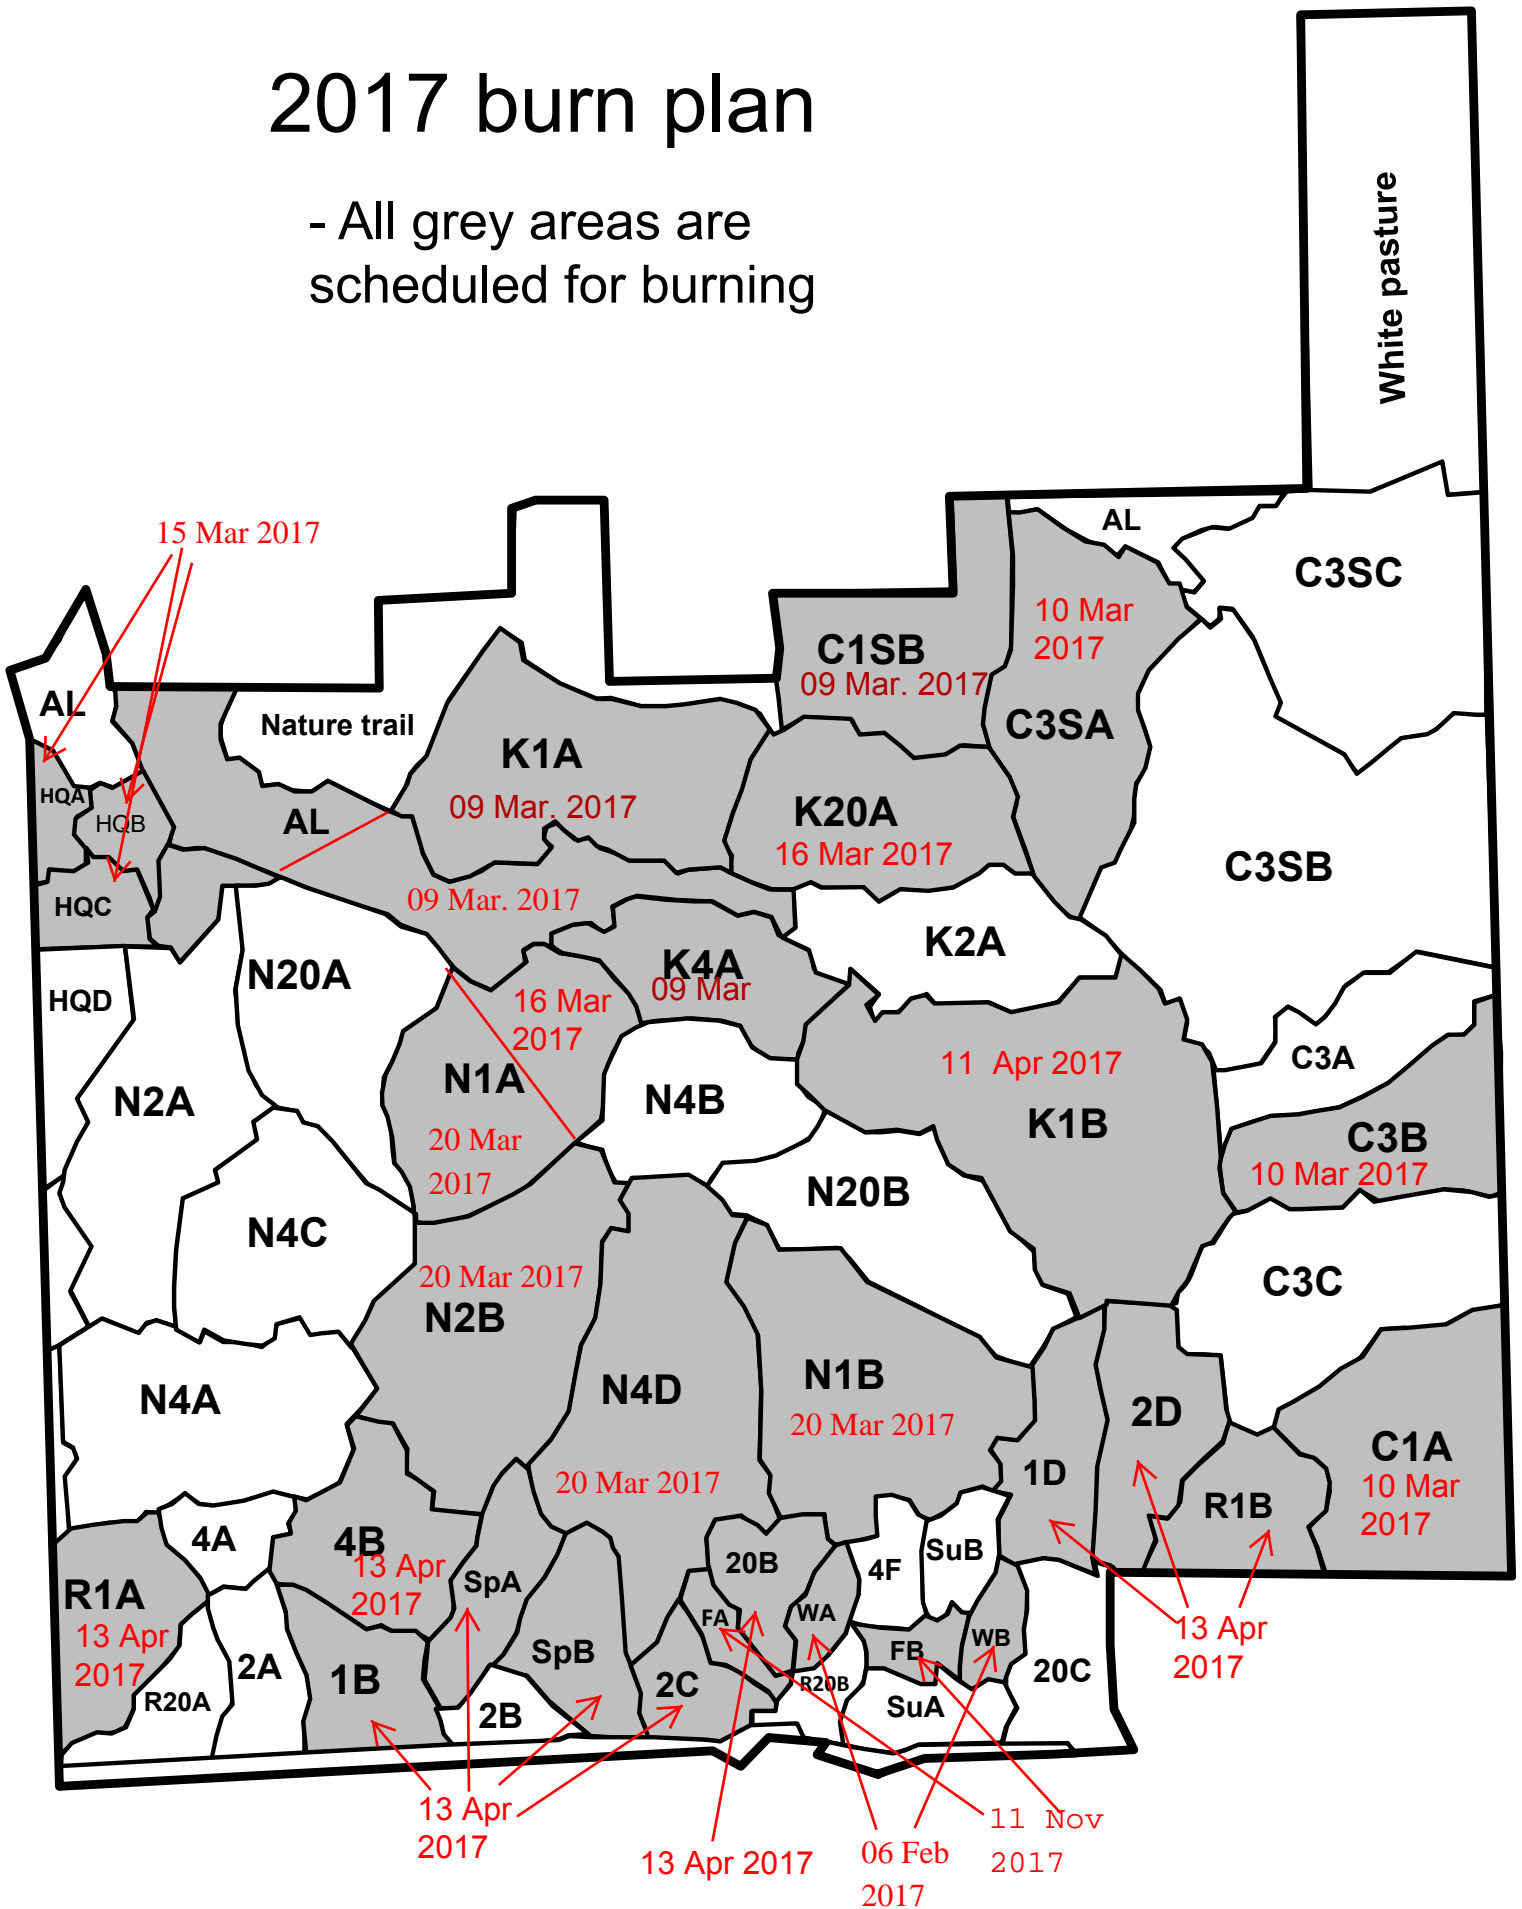

2017 burn plan

- All grey areas are scheduled for burning

Version: 3 August 2016